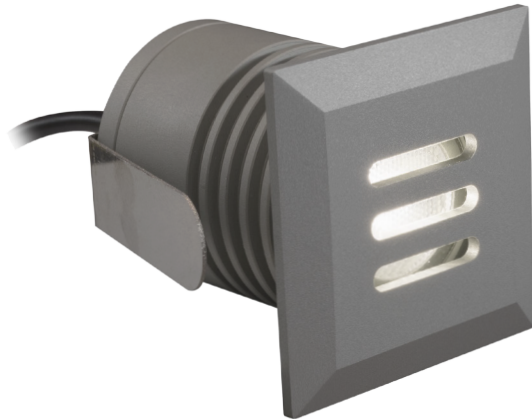

### ADL-STL Series

Aluminum Step Light

For step, decking, marker

External driver - 1M of power cable

Aluminum

Weather resistant hard anodized finish

Glue-free

Left: Frosted glass lens

Right: Silk-screen glass lens

### PRODUCT SPECIFICATIONS

Summary	ADL-STL-0101F
Lumen Output	120 lm
Power Consumption	1 W
Dimensions (mm)	43 x 43 x 53
Voltage	24V DC
Colour Temperature	3000k, 4000k, 5000k, Red, Green, Blue
IP	65
Warranty	5 years