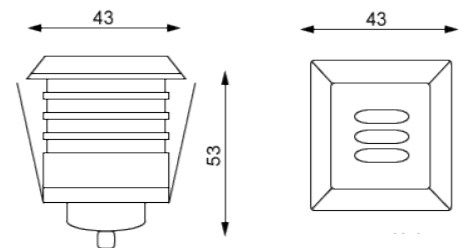

### PRODUCT SPECIFICATIONS

Summary	ADL-STL-0101F
Lumen Output	120 lm
Power Consumption	1 W
Dimensions (mm)	43 x 43 x 53
Voltage	24V DC
Colour Temperature	3000k, 4000k, 5000k, Red, Green, Blue
IP	65
Warranty	5 years