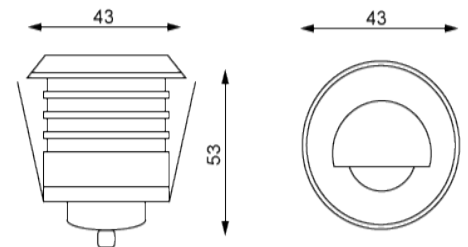

Type	
Project	
Notes	

ADL-STL Series

Aluminum Step Light

For step, decking, marker

External driver - 1M of power cable

Aluminum

Weather resistant hard anodized finish

Glue-free

Left: Frosted glass lens

Right: Silk-screen glass lens

PRODUCT SPECIFICATIONS

Summary	ADL-STL-0101C
Lumen Output	120 lm
Power Consumption	1 W
Dimensions (mm)	Ø 43 x 53
Voltage	24V DC
Colour Temperature	3000k, 4000k, 5000k, Red, Green, Blue
IP	65
Warranty	5 years

units in mm

ORDER FORM

ADL-STL-0101C				
---------------	--	--	--	--

1

2

3

4

1. FAMILY

ADL-STL-0101C

2. BEAM ANGLE

36 36° (standard)
21 21°

3. CCT

30 3000K
40 4000K
50 5000K
R Red
G Green
B Blue

4. LENS OPTIONS

1 Frosted glass lens
2 Silk-screen glass lens