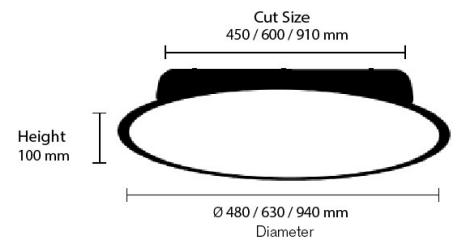

Type	
Project	
Notes	

AD-RM SERIES

LED Round Panel Light

- Intended for indoor use
- Recessed mounting
- 85% efficacy
- No glare, no UV

Left: Acrylic wood
Right: Aluminum

PRODUCT SPECIFICATIONS

Summary	AD-RM -1S	AD-RM -1M	AD-RM -1L
Dimensions (mm)	Ø 480 x 100	Ø 630 x 100	Ø 900 x 100
Lumen Output	4021 lm	5011 lm	6001 lm
Power consumption	40 W	50 W	60 W
Voltage	90 - 265V AC		
Colour Temperature	27k Red 35k Green 40k Blue 55k RGB		
CRI	80.90		
Warranty	5 years		

ORDER FORM

1

2

3

4

1. FAMILY

AD-RM-I

2. SIZE

- S** Ø 480 x 100
- M** Ø 630 x 100
- L** Ø 900 x 100

3. CCT

- 30** 3000K
- 35** 3500K
- 40** 4000K

4. TRIM

- 1** White
- 2** Silver
- 3** Black
- 4** Bronze