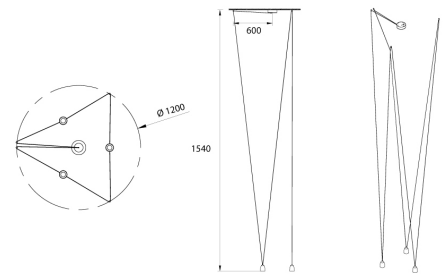

Type	
Project	
Notes	

AD-P 184
PENDANT LIGHT

CREE LED
Pure Aluminum Housing
Three or Six Lights Configurations

PRODUCT SPECIFICATIONS

Summary	AD-P 184-3	AD-P 184-6
Dimensions (mm)	Ø 1200 x 95 x 1540	Ø 1200 x 95 x 1500
Lumen Output (lm)	1050	2800
Power Consumption	15 W	40 W
Colour Temperature	3000K, 3500K, 4000K	
Input Voltage	90 - 260V AC	
Material	Aluminum	
Colour	Black and Gold	
IP	20	
Warranty	5 years	

AD-P 184-3

Ø 1200 x 95 x 1540

*units in mm

AD-P 184-6

Ø 1200 x 95 x 1500

ORDER FORM

1

2

3

1. FAMILY

AD-P 184

2. CONFIGURATION

3 Three lights
6 Six lights

3. COLOUR TEMPERATURE

30 3000K
35 3500K
40 4000K