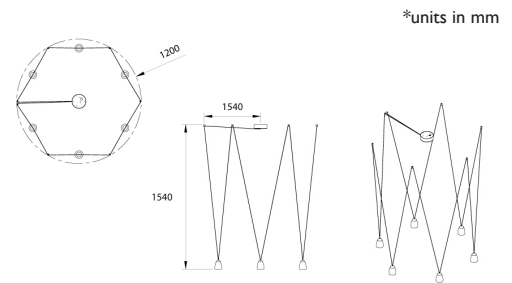

Type	
Project	
Notes	

AD-P 184
PENDANT LIGHT

CREE LED
Pure Aluminum Housing
Three or Six Lights Configurations

PRODUCT SPECIFICATIONS

Summary	AD-P 184-3	AD-P 184-6
Dimensions (mm)	Ø 1200 x 95 x 1540	Ø 1200 x 95 x 1500
Lumen Output (lm)	1050	2800
Power Consumption	15 W	40 W
Colour Temperature	3000K, 3500K, 4000K	
Input Voltage	90 - 260V AC	
Material	Aluminum	
Colour	Black and Gold	
IP	20	
Warranty	5 years	

AD-P 184-3

Ø 1200 x 95 x 1540

*units in mm

AD-P 184-6

Ø 1200 x 95 x 1500

ORDER FORM

1

2

3

1. FAMILY

AD-P 184

2. CONFIGURATION

3 Three lights
6 Six lights

3. COLOUR TEMPERATURE

30 3000K
35 3500K
40 4000K