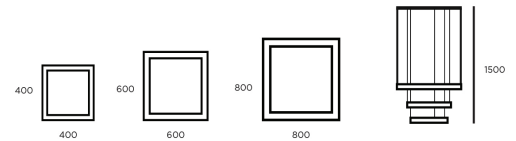

Type	
Project	
Notes	

AD-MD1381S SERIES *Rectangular Suspension Light*

- Intended for indoor use
- Suitable for ceiling mounting
- TRIAC dimmable
- Aluminum and acrylic housing

PRODUCT SPECIFICATIONS

Summary	AD-MD1381S-3
Dimensions (mm)	[(400 x 400) + (600 x 600) + (800 x 800)] x 800
Power Consumption	90 W
Voltage	120V AC
Colour Temperature	3000k 3500k 4000k
Lumen Output	6300 lm
IP	20
Warranty	5 years

AD-MD1381S-3

2. SIZE

S [(400²) + (600²) + (800²)] x 800

3. CCT

30 3000K
35 3500K
40 4000K

4. FINISH

I Sandy Coffee