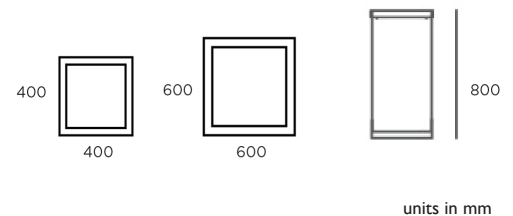

Type	
Project	
Notes	

AD-MD1381S SERIES *Rectangular Suspension Light*

- Intended for indoor use
- Suitable for ceiling mounting
- TRIAC dimmable
- Aluminum and acrylic housing

PRODUCT SPECIFICATIONS

Summary	AD-MD1381S-2
Dimensions (mm)	[(400 x 400) + (600 x 600)] x 800
Power Consumption	48.5 W
Voltage	120V AC
Colour Temperature	3000k 3500k 4000k
Lumen Output	3395 lm
IP	20
Warranty	5 years

2. SIZE

S [(400²) + (600²)] x 800

3. CCT

30 3000K
35 3500K
40 4000K

4. FINISH

I Sandy Coffee