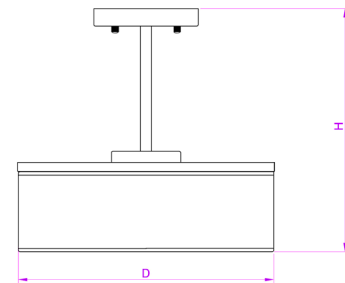

Type	
Project	
Notes	

AC-LC 161 / 164 / 165 / 166

CEILING LIGHT

Intended for indoor use
 Steel Housing
 Satin Nickel Finish TRIM
 Multicoloured Shade Options

PRODUCT SPECIFICATIONS

Summary	AD-LC161	AD-LC164	AD-LC165	AD-LC166
Dimensions	11-3/4"D x 12"H	14-1/2"D x 12"H	16"D x 12"H	17-3/4"D x 12"H
Power Consumption	18 W	25 W	30 W	37 W
Lumen Output	1200lm @ 3000K	1850lm @ 3000K	2150lm @ 3000K	2900lm @ 3000K
Colour Temperature	3000K / 3500K / 4000K			
Input Voltage	120 - 277V AC			
CRI	CRI>80			
Material	Steel + Linen Shade + Diffuser			
Trim Finish	Satin Nickel			
Certification	Energy Star, cETLus			
Warranty	5 years			

AD-LC161	11-3/4"D x 12"H
AD-LC164	14-1/2"D x 12"H
AD-LC165	16"D x 12"H
AD-LC166	17-3/4"D x 12"H

* units in inches

ORDER FORM

1	2	3	4	5
I. FAMILY	2. SIZE	3. POWER	4. COLOUR TEMPERATURE	5. SHADE COLOUR
AD-LC161 ¹	XS 11-3/4"D x 12"H ¹	18 W ¹	30 3000K	B Black
AD-LC164 ²	S 14-1/2"D x 12"H ²	25 W ²	35 3500K	G Grey
AD-LC165 ³	M 16"D x 12"H ³	30 W ³	40 4000K	W White
AD-LC166 ⁴	L 17-3/4"D x 12"H ⁴	37 W ⁴		Cu Custom