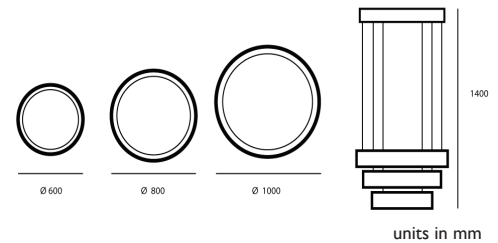

Type	
Project	
Notes	

AD-FRG SERIES

Circular Suspension Light

- Intended for indoor use
- Suspension mounting
- Luxury design applications
- Circular frosted cover

PRODUCT SPECIFICATIONS

Summary	AD-FRG-3S
Dimensions (mm)	(Ø 600 + Ø 800 + Ø 1000) x 1400
Power Consumption	54 W + 70 W + 84 W
Voltage	120 - 277V AC
Colour Temperature	3000k 3500k 4000k
Lumen Output	14560 lm
IP	20
Warranty	5 years

2. SIZE

S (Ø 600 + Ø 800 + Ø 1000)
x 1400

3. CCT

30 3000K
35 3500K
40 4000K

4. TRIM

1 White
2 Silver
3 Black
4 Bronze