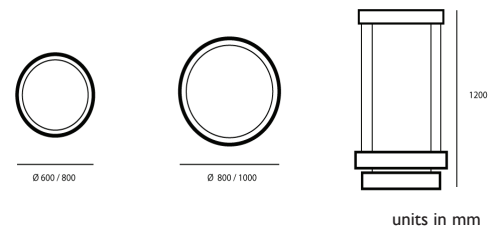

Type	
Project	
Notes	

AD-FRG SERIES

Circular Suspension Light

- Intended for indoor use
- Suspension mounting
- Luxury design applications
- Circular frosted cover
- Available in two sizes

PRODUCT SPECIFICATIONS

Summary	AD-FRG-2S	AD-FRG-2M
Dimensions (mm)	(Ø 600 + Ø 800) x 1200	(Ø 800 + Ø 1000) x 1200
Power consumption	54 + 70 W	70 + 84 W
Voltage	120 - 277V AC	
Colour Temperature	3000k 3500k 4000k	
Lumen Output	8680 lm	10780 lm
IP	20	
Warranty	5 years	

ORDER FORM

AD-FRG-2			
1	2	3	4
I. FAMILY	2. SIZE	3. CCT	4. TRIM
AD-FRG-2	S (Ø 600 + Ø 800) x 1200 M (Ø 800 + Ø 1000) x 1200	30 3000K 35 3500K 40 4000K	1 White 2 Silver 3 Black 4 Bronze