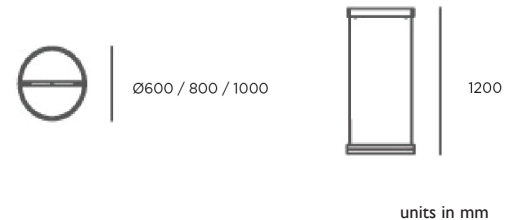

Type	
Project	
Notes	

AD-FRG SERIES

Circular Suspension Light

- Intended for indoor use
- Suspension mounting
- Luxury design applications
- Circular frosted cover
- Available in three sizes

PRODUCT SPECIFICATIONS

Summary	AD-FRG-1S	AD-FRG-1M	AD-FRG-1L
Dimensions (mm)	Ø 600 x 1200	Ø 800 x 1200	Ø 1000 x 1200
Power consumption	54 W	70 W	84 W
Voltage	120 - 277V AC		
Colour Temperature	3000k 3500k 4000k		
Lumen Output	3780 lm	4900 lm	5880 lm
IP	20		
Warranty	5 years		

units in mm

ORDER FORM

AD-FRG-I			
1	2	3	4
1. FAMILY	2. SIZE	3. CCT	4. TRIM
AD-FRG-I	S Ø 600 x 1200 M Ø 800 x 1200 L Ø 1000 x 1200	30 3000K 35 3500K 40 4000K	1 White 2 Silver 3 Black 4 Bronze