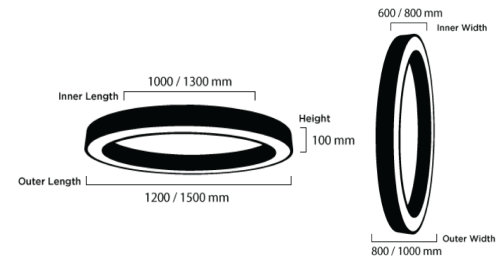

## AD-EL SERIES

LED Elliptical Light

Choice of modern aluminum finish or natural acrylic wood finish

Mounting options: surface or suspension

85% efficacy

No glare, no UV

Left: Aluminum Suspension mounted  
Right: Acrylic wood Surface mounted

## PRODUCT SPECIFICATIONS

Summary	AD-EL - S	AD-EL - M
Dimensions (mm)	Outer: 1200 x 800 x 100 Inner: 1000 x 600 x 100	Outer: 1500 x 1000 x 100 Inner: 1300 x 800 x 100
Lumen Output	6480 lm	8280 lm
Power consumption	72 W	92 W
Voltage	95 - 265V AC	
Colour Temperature	27k Red 35k Green 40k Blue 55k RGB	
CRI	80.90	
Warranty	5 years	