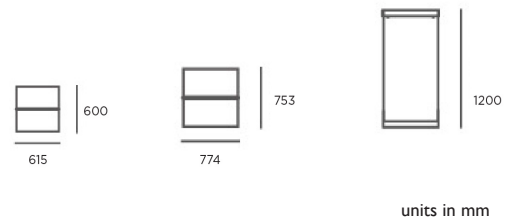

Type	
Project	
Notes	

AD-DSG SERIES

Rectangular Suspension Light

- Intended for indoor use
- Suspension mounting
- Modern, dark wood finish
- Square frosted cover
- Available in two sizes

PRODUCT SPECIFICATIONS

Summary	AD-DSG-1S	AD-DSG-1M
Dimensions (mm)	615 x 600 x 1200	774 x 753 x 1200
Power consumption	31 W	42 W
Voltage	120 - 277V AC	
Colour Temperature	3000k 3500k 4000k	
IP	20	
Warranty	5 years	

units in mm

ORDER FORM

AD-DSG-I			
1	2	3	4
I. FAMILY	2. SIZE	3. CCT	4. TRIM
AD-DSG-I	S 615 x 600 x 1200 M 774 x 753 x 1200	30 3000K 35 3500K 40 4000K	1 White 2 Silver 3 Black 4 Bronze