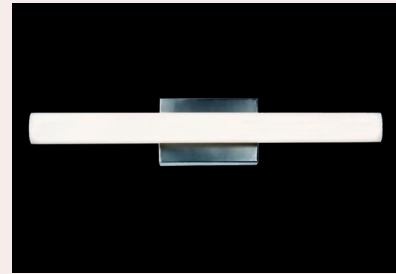

Type	
Project	
Notes	

LV-265/266/268

WALL LIGHT: Vanity / Bath Bar

Intended for indoor use

Steel Housing

Multiple Finish Options

PRODUCT SPECIFICATIONS

Summary	LV-265	LV-266	LV-268
Dimensions	24-3/4"L x 4-3/4"H x 3-1/4"E	36-3/4"L x 4-3/4"H x 3-1/4"E	48-3/4"L x 4-3/4"H x 3-1/4"E
Power Consumption	19 W	23 W	38 W
Lumen Output	1400 lm	2000 lm	3300 lm
Input Voltage	120V AC / 120 - 277V AC		
Material	Steel Housing, Acrylic Shade		
Shade Finish	White Acrylic		
Finish	Satin Nickel / Polished Chrome / Oil Rubbed Bronze		
Warranty	5 years		

LV-265	24-3/4"L x 4-3/4"H x 3-1/4"E
LV-266	36-3/4"L x 4-3/4"H x 3-1/4"E
LV-268	48-3/4"L x 4-3/4"H x 3-1/4"E

* units in inches

ORDER FORM

1

2

3

4

5

1. FAMILY

2. SIZE

3. POWER

4. VOLTAGE

5. FINISH

LV-265 ¹

S 24-3/4"L x 4-3/4"H x 3-1/4"E ¹

19 W ¹

L 48-3/4"L x 4-3/4"H x 3-1/4"E ³

38 W ³

3 Oil Rubbed Bronze