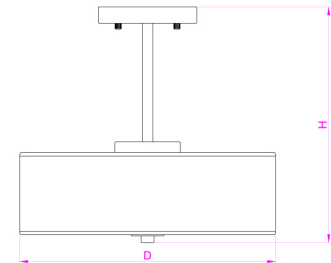

Type	
Project	
Notes	

**AD-LC306 / 307**  
SEMI-FLUSH FIXTURE

Intended for indoor use  
Steel Housing  
Satin Nickel Finish

**PRODUCT SPECIFICATIONS**

Summary	AD-LC306	AD-LC307
Dimensions	15-3/8"D x 12-1/4"H	18-1/2"D x 12-3/4"H
Power Consumption	25 W	37 W
Lumen Output	1850lm @ 3000K	2900 lm @ 3000K
Colour Temperature	3000K / 3500K / 4000K	
Input Voltage	120 - 277V AC	
CRI	CRI>80	
Material	Steel + Linen Shade + Diffuser	
Finish	Satin Nickel	
Warranty	5 years	

AD-LC306 15-3/8"D x 12-1/4"H  
AD-LC307 18-1/2"D x 12-3/4"H

\* units in inches

**ORDER FORM**

1

2

3

4

5

**I. FAMILY**

**2. SIZE**

**3. POWER**

**4. COLOUR**

**5. FINISH**

AD-LC306 <sup>1</sup>  
AD-LC307 <sup>2</sup>

**S** 15-3/8"D x 12-1/4"H <sup>1</sup>  
**M** 18-1/2"D x 12-3/4"H <sup>2</sup>

25 W <sup>1</sup>  
37 W <sup>2</sup>