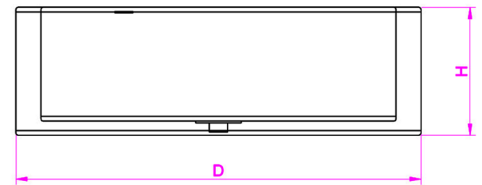

### AD-LC287 / 288 CEILING LIGHT

Intended for indoor use  
Steel Housing  
Satin Nickel Finish

## PRODUCT SPECIFICATIONS

Summary	AD-LC287	AD-LC288
Dimensions	17-1/2"D x 5-1/2"H	20-3/4"D x 6"H
Power Consumption	25 W	37 W
Lumen Output	1850lm @ 3000K	2900 lm @ 3000K
Colour Temperature	3000K / 3500K / 4000K	
Input Voltage	120 - 277V AC	
CRI	CRI>80	
Material	Steel + Linen Shade + Diffuser	
Finish	Satin Nickel	
Warranty	5 years	

AD-LC287 17-1/2"D x 5-1/2"H  
AD-LC288 20-3/4"D x 6"H

\* units in inches

### 2. SIZE

**S** 17-1/2"D x 5-1/2"H <sup>1</sup>  
**M** 20-3/4"D x 6"H <sup>2</sup>